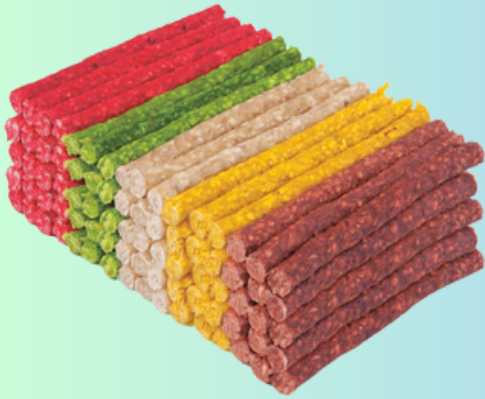

Dog treats are extremely helpful for training purposes

Petweiler

Munchy / Kabab

Dog Sticks

- Flavour - Chicken / Mutton /Mint/White

Product Qauntity	Price Per Unit
30kg-90kg	Rs.75
90kg-150kg	Rs.70
150kg-500kg	Rs.65
500kg-1000kg	Rs.60