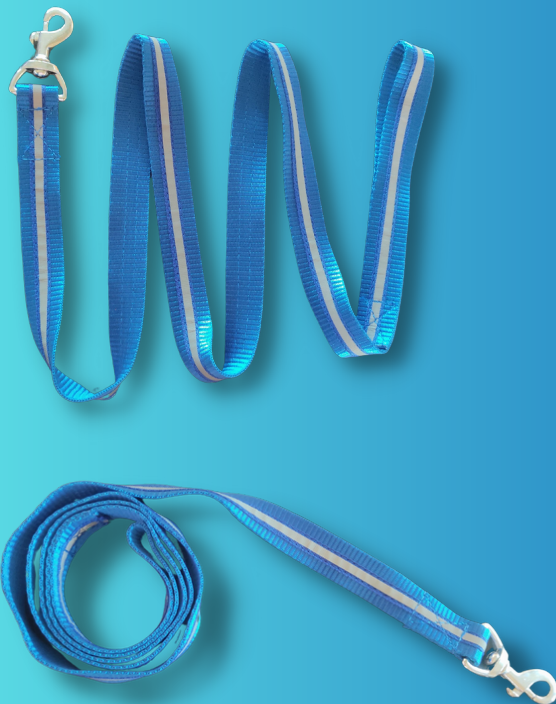

Nylon Single Layer Printed Dog Leash

	12-24 PCS	24-60 PCS	60-150 PCS
0.75 Inch	₹57	₹52	₹47
1 Inch	₹64	₹59	₹54
1.25 Inch	₹74	₹69	₹64

PP Padded Handle Dog Leash

	12-24 PCS	24-60 PCS	60-150 PCS
0.75 Inch	₹57	₹52	₹47
1 Inch	₹65	₹60	₹55
1.25 Inch	₹72	₹67	₹62
1.5 Inch	₹82	₹77	₹72

Nylon Padded Handle Dog Leash

	12-24 PCS	24-60 PCS	60-150 PCS
0.75 Inch	₹60	₹55	₹50
1 Inch	₹68	₹63	₹58
1.25 Inch	₹75	₹70	₹65
1.5 Inch	₹85	₹80	₹75

Woof

TO

WOW

PP Reflective Dog Leash

	12-24 PCS	24-60 PCS	60-150 PCS
0.75 Inch	₹57	₹52	₹47
1 Inch	₹67	₹62	₹57
1.25 Inch	₹77	₹72	₹67
1.5 Inch	₹87	₹82	₹77

Nylon Reflective Dog Leash

	12-24 PCS	24-60 PCS	60-150 PCS
0.75 Inch	₹67	₹62	₹57
1 Inch	₹77	₹72	₹67
1.25 Inch	₹87	₹82	₹77
1.5 Inch	₹97	₹92	₹87

Nylon Sleeving Leash Dog Rope

	12-24 PCS	24-60 PCS	60-150 PCS
6 mm	₹38	₹33	₹28
9 mm	₹47	₹42	₹37
12 mm	₹56	₹51	₹46
15 mm	₹72	₹67	₹62
18 mm	₹82	₹77	₹72
22 mm	₹108	₹103	₹98